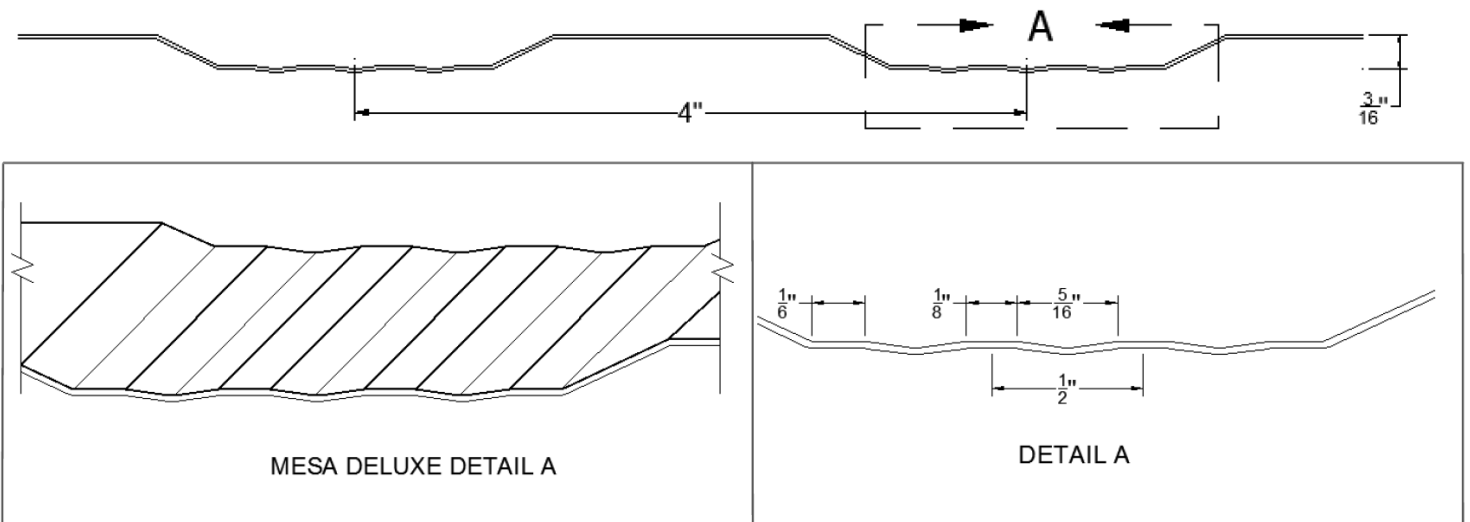

## MESA PANEL DETAILS

## MESA DELUXE PANEL DETAILS

The Mesa panels provide a 36 inch durable wall coverage with a ridged, S-lock panel joint. The Mesa panel is profiled with 3/16 inch tall ribs and flats, meanwhile as shown in detail A, the Mesa Deluxe is profiled with minors centered between the major ribs. Stocked in 29 gauge, Zinalume and pre-painted Zinalume the paint coating consists of a durable backed on Silicone Modified Polyester (SMP) finish and is available in the colors listed below. The SMP conforms to ASTM D 523-89, ASTM D 2247, ASTM B 117, ASTM D 4214, ASTM 2244, ASTM D 3363, ASTM D 2794-93, and ASTM D 4145-83 properties.